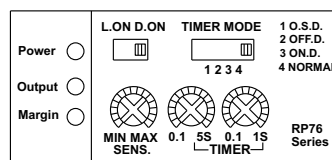

Dimensions (Unit: mm)

Sensor Type

Terminal Type

Quick Disconnect (0 or 90° settled)

Quick Disconnect (Swivel 90°)

Pigtail* Type

*: Please see **Pigtail Series** or our **Cables & Connectors** catalogue for more information.

Ag: RP76 SERIES

MB-7263 (Mounting bracket-optional)

Timer Mode Panel

Terminal Type